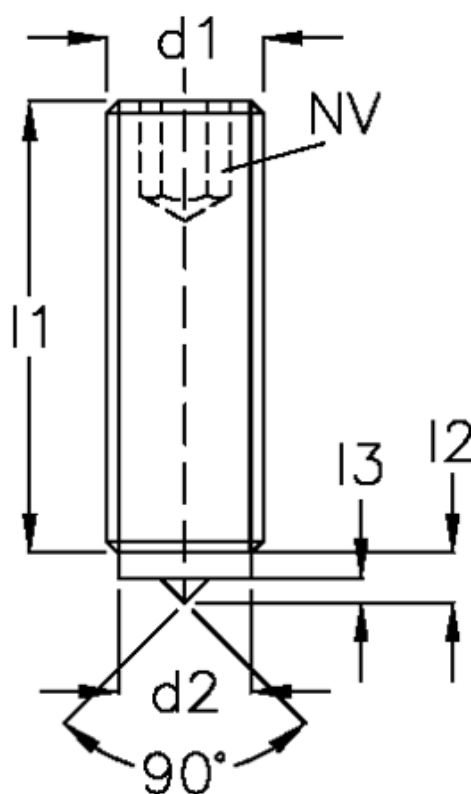

Article number: 20032640

Description: E+G Grub screw
GN 913.2-M8-25-B

Measures

$d1 = M8$

$d2 = 6$

$l1 = 25$

$l2 = 2.5$

$l3 = 1.0$

$NV = 4.0$